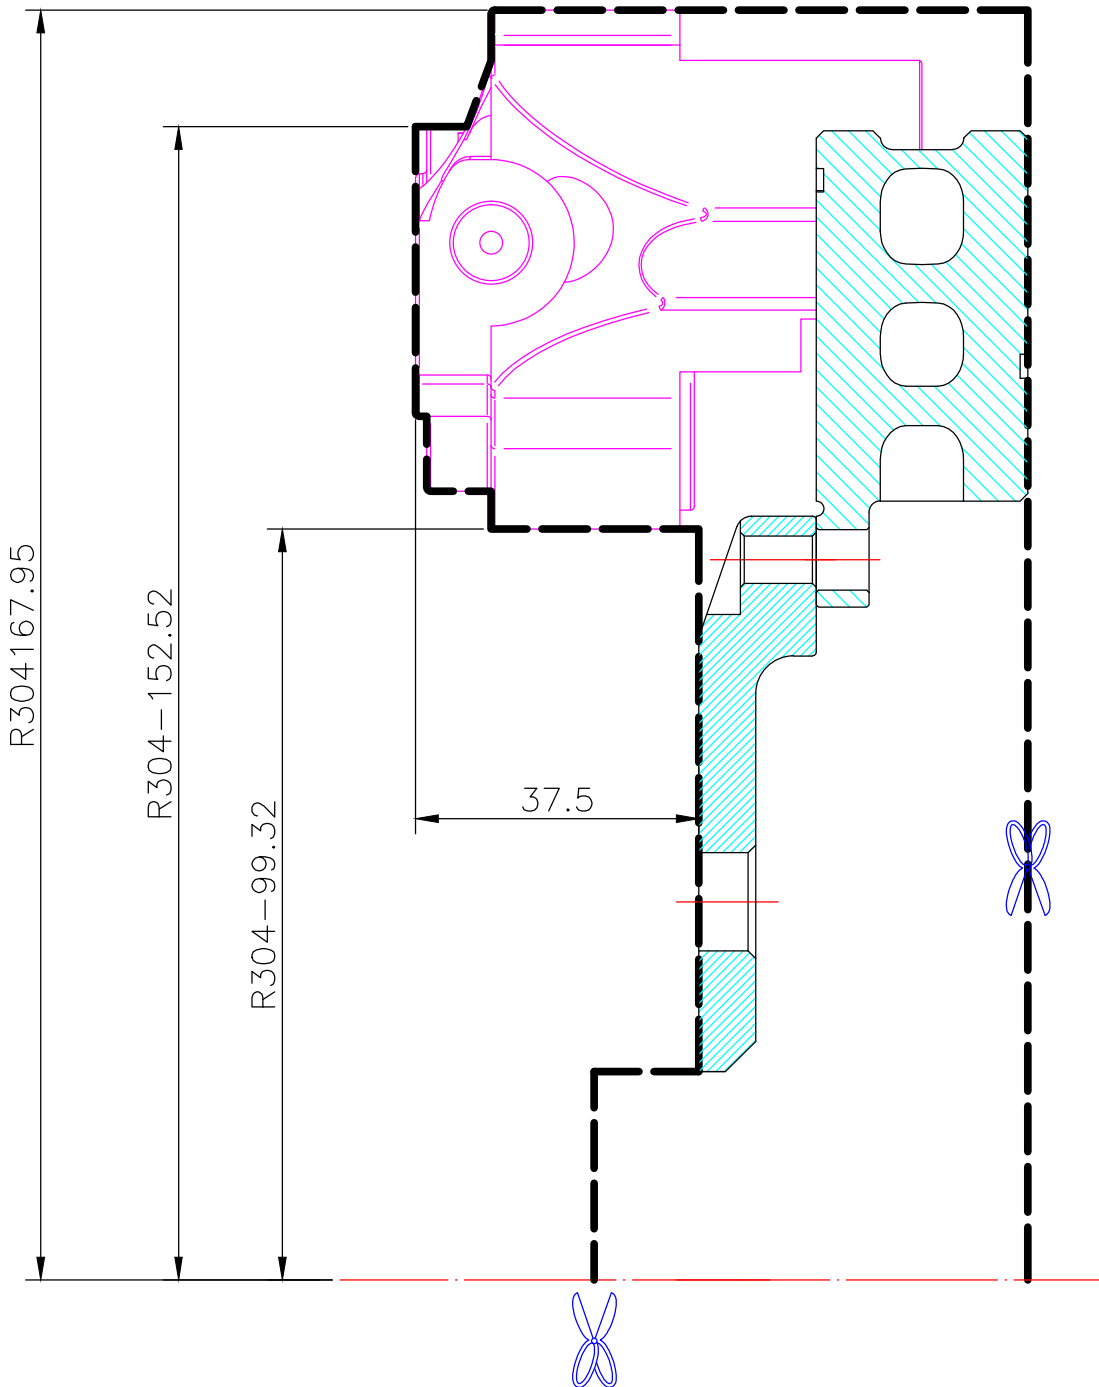

WHEEL FITMENT TEMPLATES

TOYOTA	PRIUS		09~UP
PARTS NO.	ROTOR DIAMETER	FRONT/REAR	PCD
TO25-8-R	304 X 28	REAR 2POT	5 X 100

The wheel fitment is only for your reference and it can not 100% ensure the clearance between caliper and rim is ok. if there is any interference issue, please change your wheel as possible.