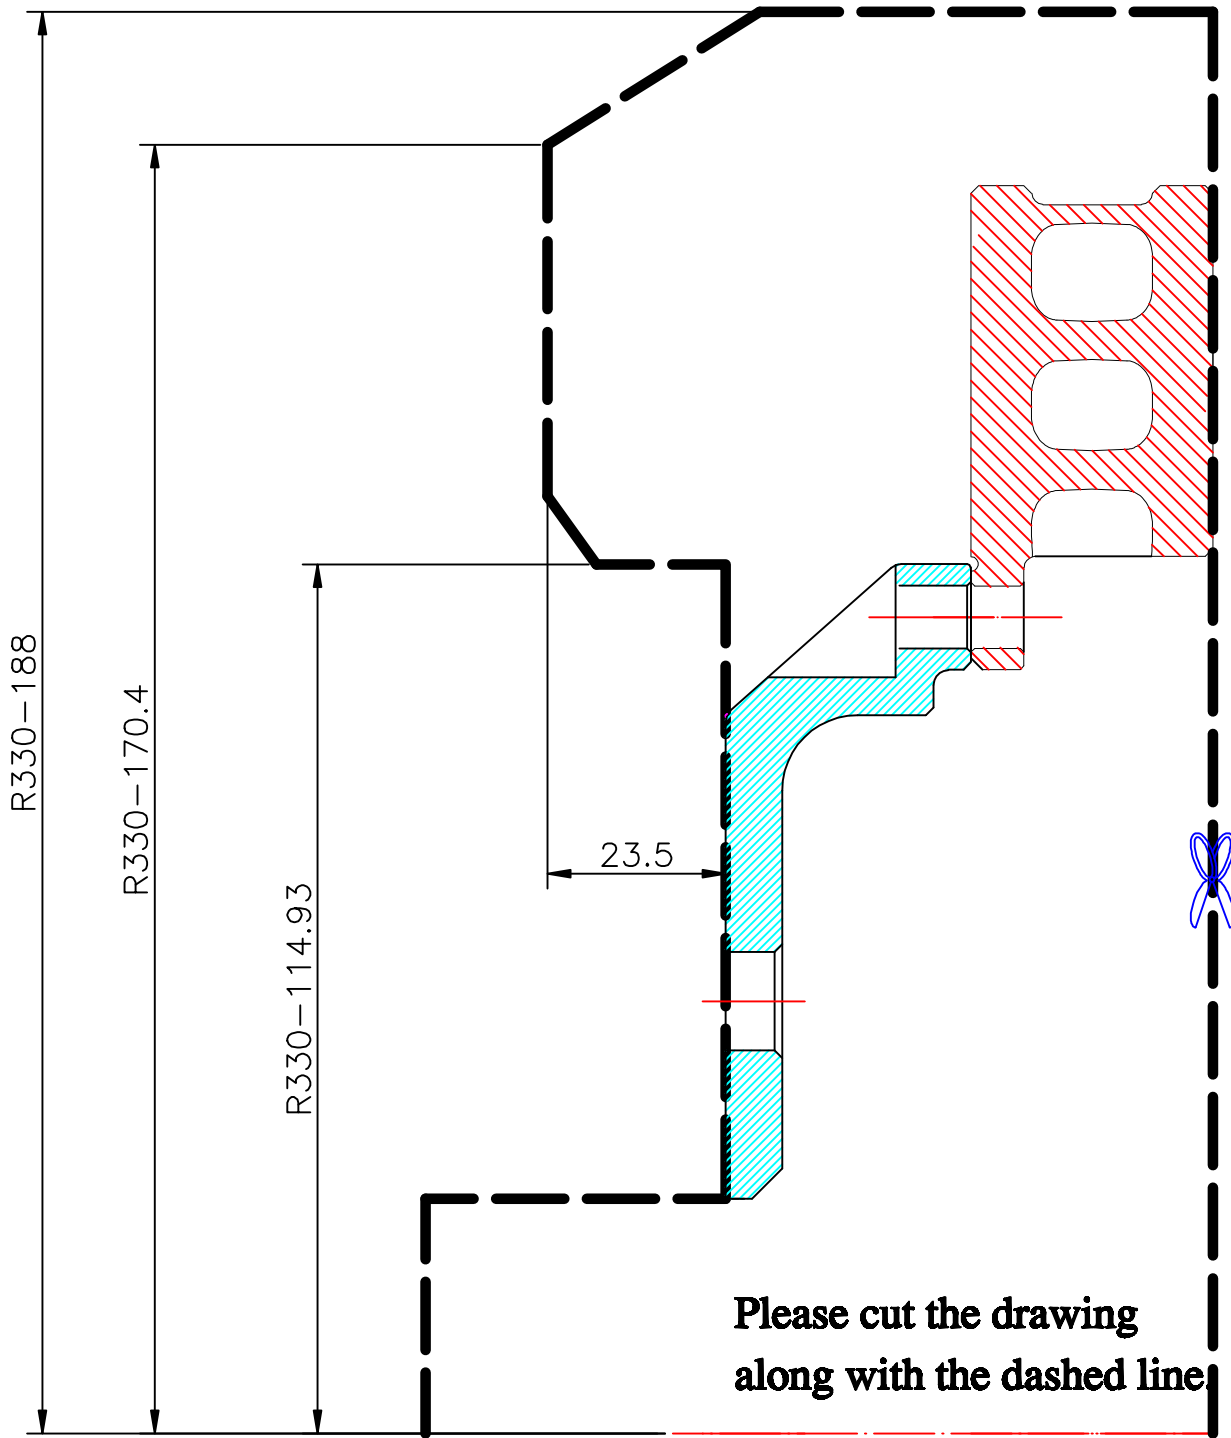

# WHEEL FITMENT TEMPLATES

LEXUS	GS300 JZS161	98~05	
<b>PARTS NO.</b>	<b>ROTOR DIAMETER</b>	<b>FRONT/REAR</b>	<b>PCD</b>
LE04-1-8-R	330X 32	REAR	5 X 114.3

The wheel fitment is only for your reference and it can not 100% ensure the clearance between caliper and rim is ok. if there is any interference issue, please change your wheel as possible.