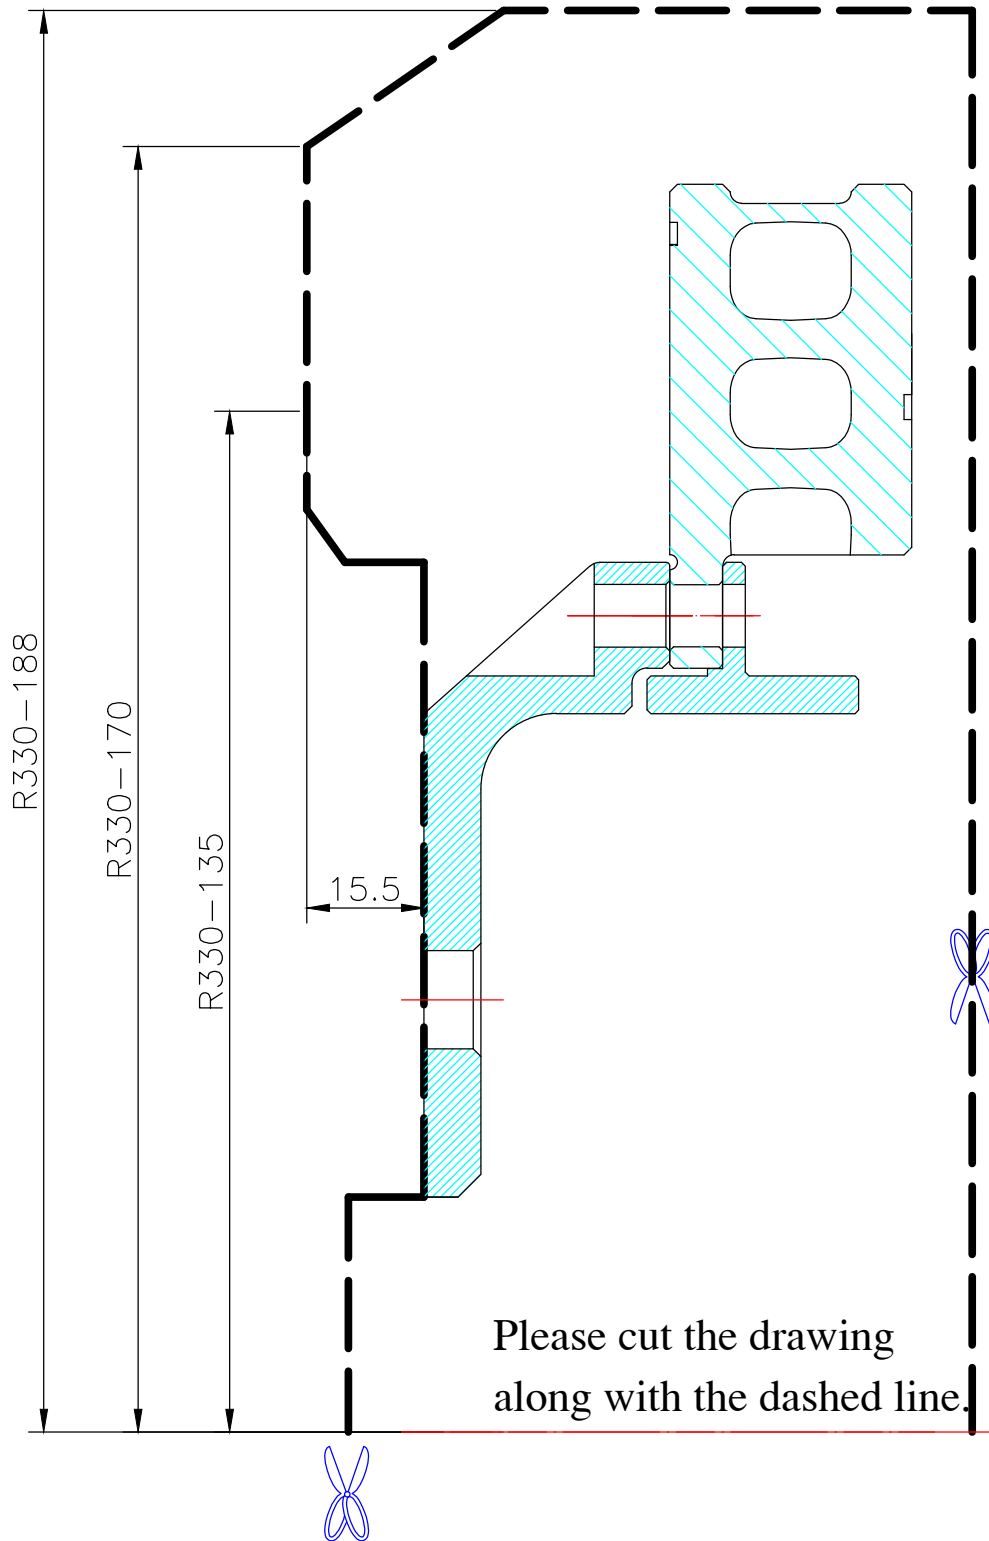

WHEEL FITMENT TEMPLATES

TOYOTA	SUPRA JZA80L	93~98
PARTS NO.	ROTOR DIAMETER	FRONT/REAR
TO02-8-R	330X 32	REAR
		PCD
		5 X 114.3

The wheel fitment is only for your reference and it can not 100% ensure the clearance between caliper and rim is ok. if there is any interference issue, please change your wheel as possible.