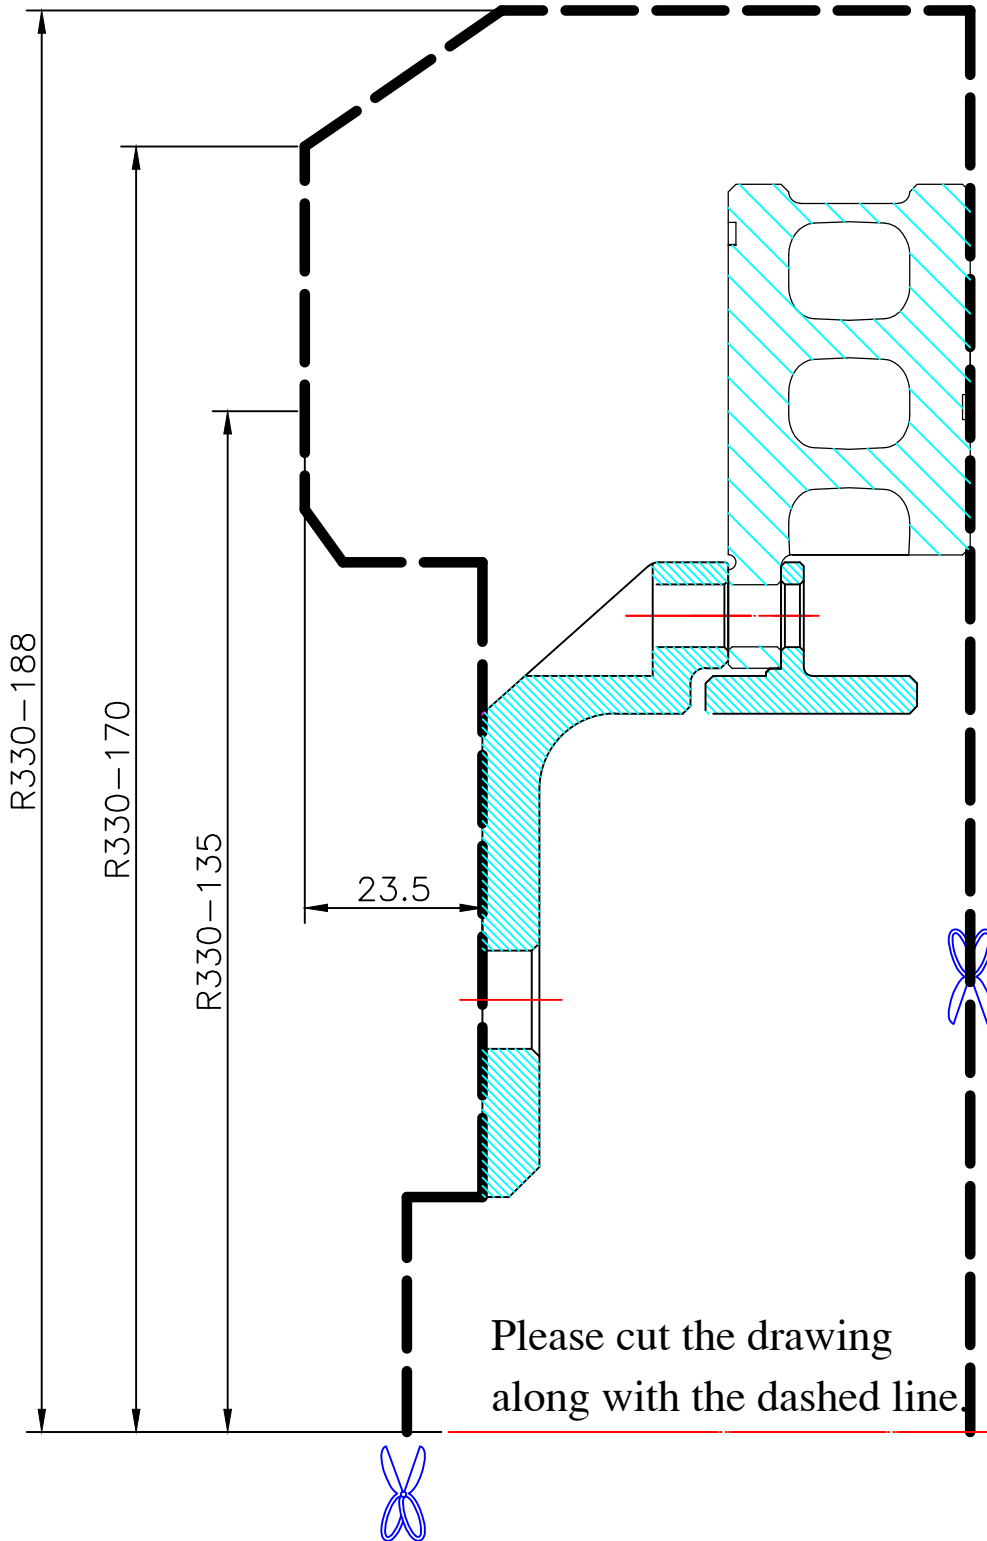

WHEEL FITMENT TEMPLATES

TOYOTA	PREVIA 2.4	06~UP	
PARTS NO.	ROTOR DIAMETER	FRONT/REAR	PCD
TO14-1-8-R	330X 32	REAR	5 X 114.3

The wheel fitment is only for your reference and it can not 100% ensure the clearance between caliper and rim is ok. if there is any interference issue, please change your wheel as possible.