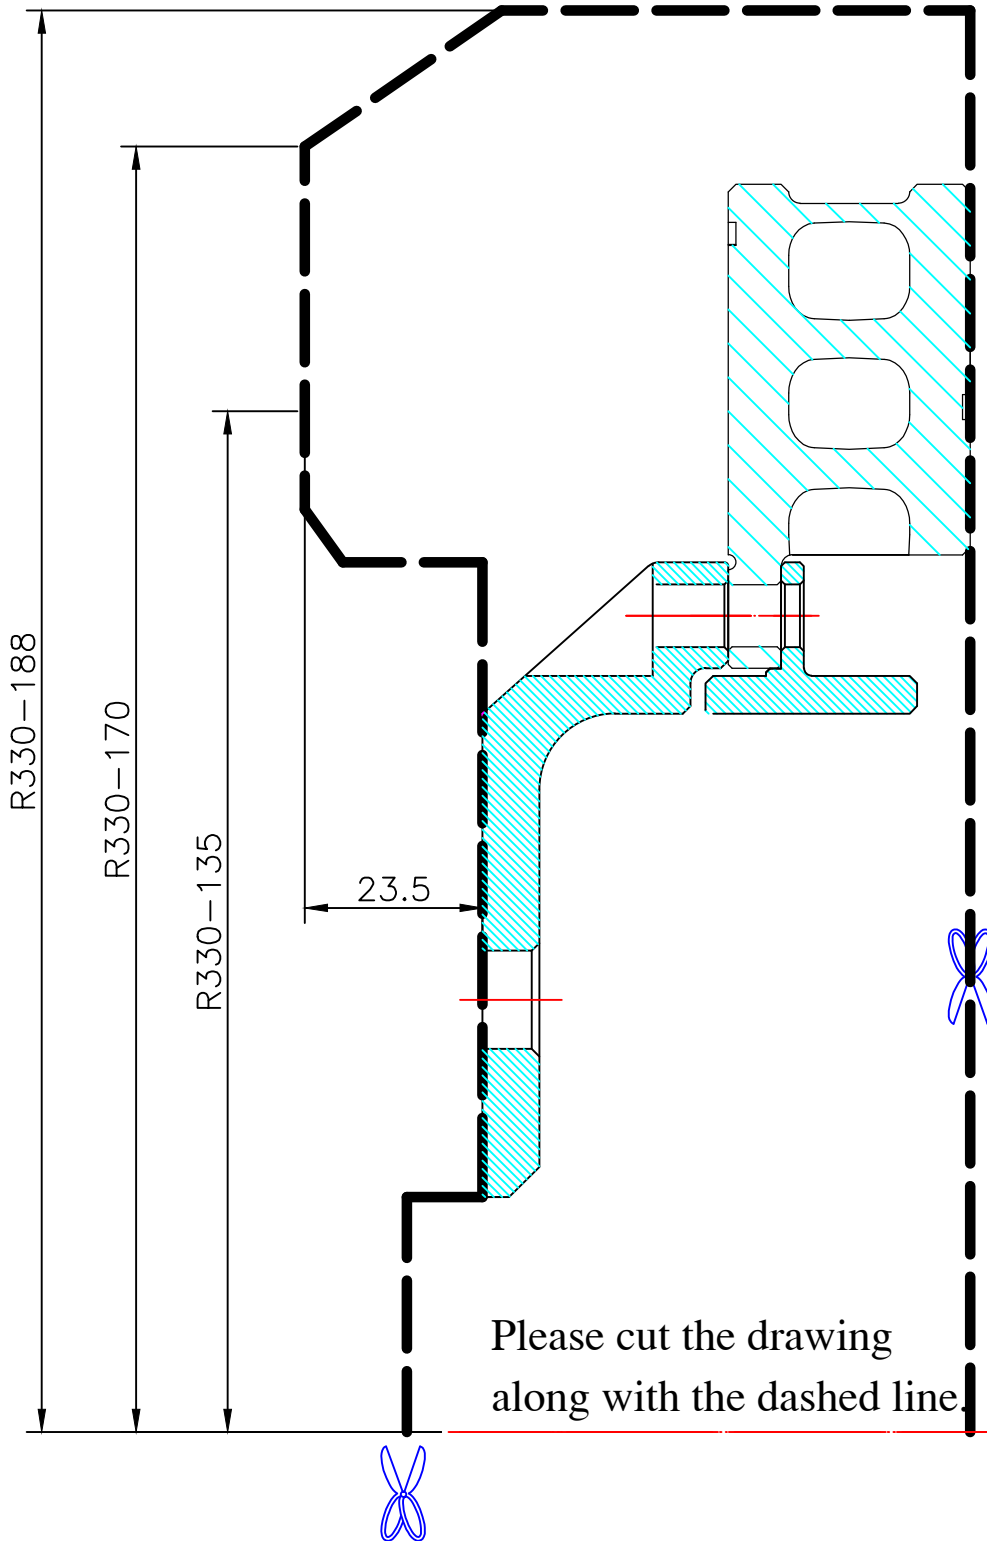

WHEEL FITMENT TEMPLATES

TOYOTA	PREVIA 3.5	06~UP
PARTS NO.	ROTOR DIAMETER	FRONT/REAR
TO14-8-R	330X 32	REAR
		PCD
		5 X 114.3

The wheel fitment is only for your reference and it can not 100% ensure the clearance between caliper and rim is ok. if there is any interference issue, please change your wheel as possible.