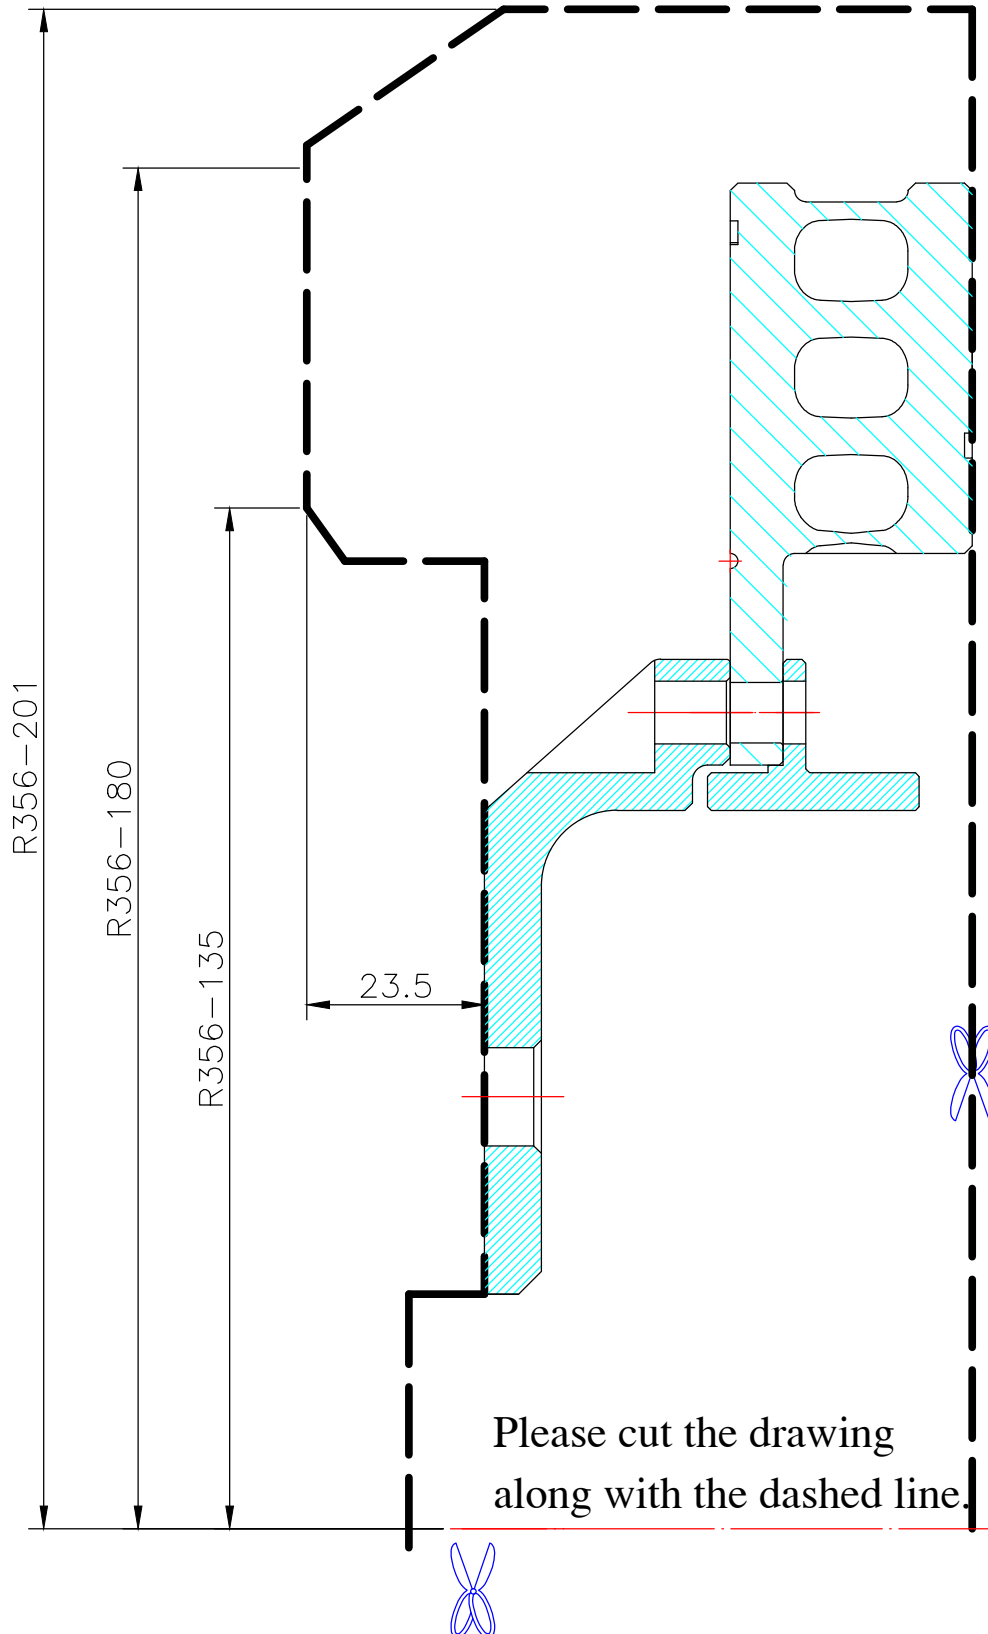

WHEEL FITMENT TEMPLATES

TOYOTA	SUPRA JZA80L	93~98
PARTS NO.	ROTOR DIAMETER	FRONT/REAR
TO02-8-R	356X 32	REAR
		PCD
		5 X 114.3

The wheel fitment is only for your reference and it can not 100% ensure the clearance between caliper and rim is ok. if there is any interference issue, please change your wheel as possible.