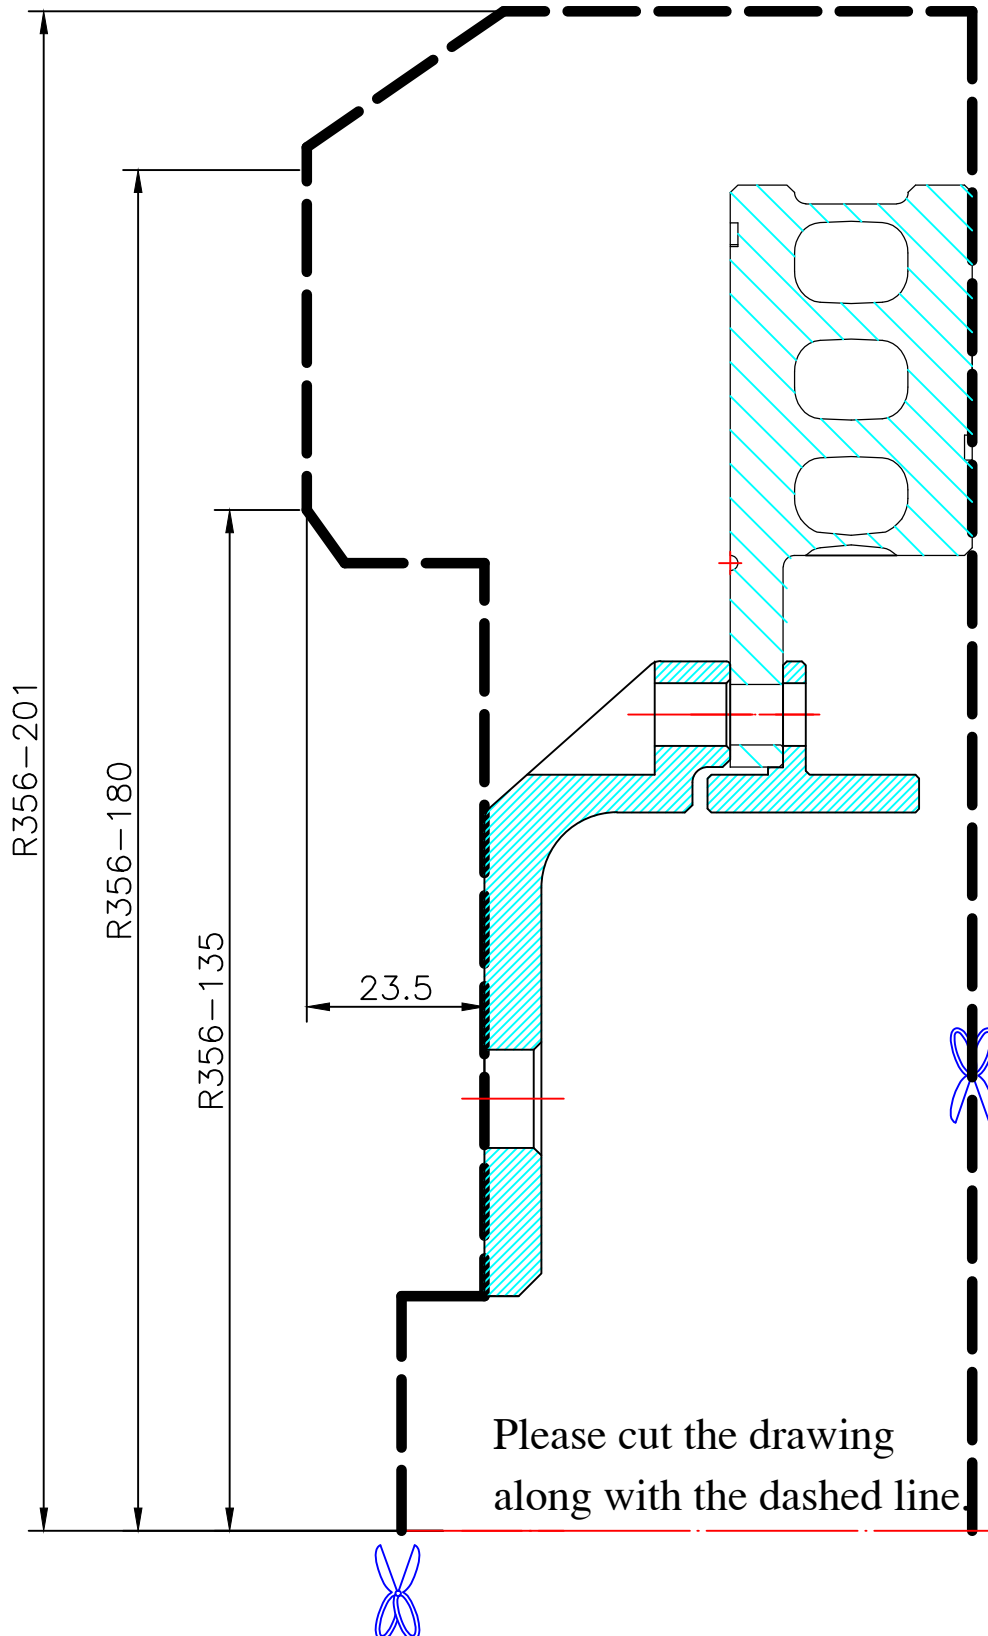

WHEEL FITMENT TEMPLATES

TOYOTA	PREVIA 2.4	06~UP
PARTS NO.	ROTOR DIAMETER	FRONT/REAR
TO14-1-8-R	356X 32	REAR
		PCD
		5 X 114.3

The wheel fitment is only for your reference and it can not 100% ensure the clearance between caliper and rim is ok. if there is any interference issue, please change your wheel as possible.