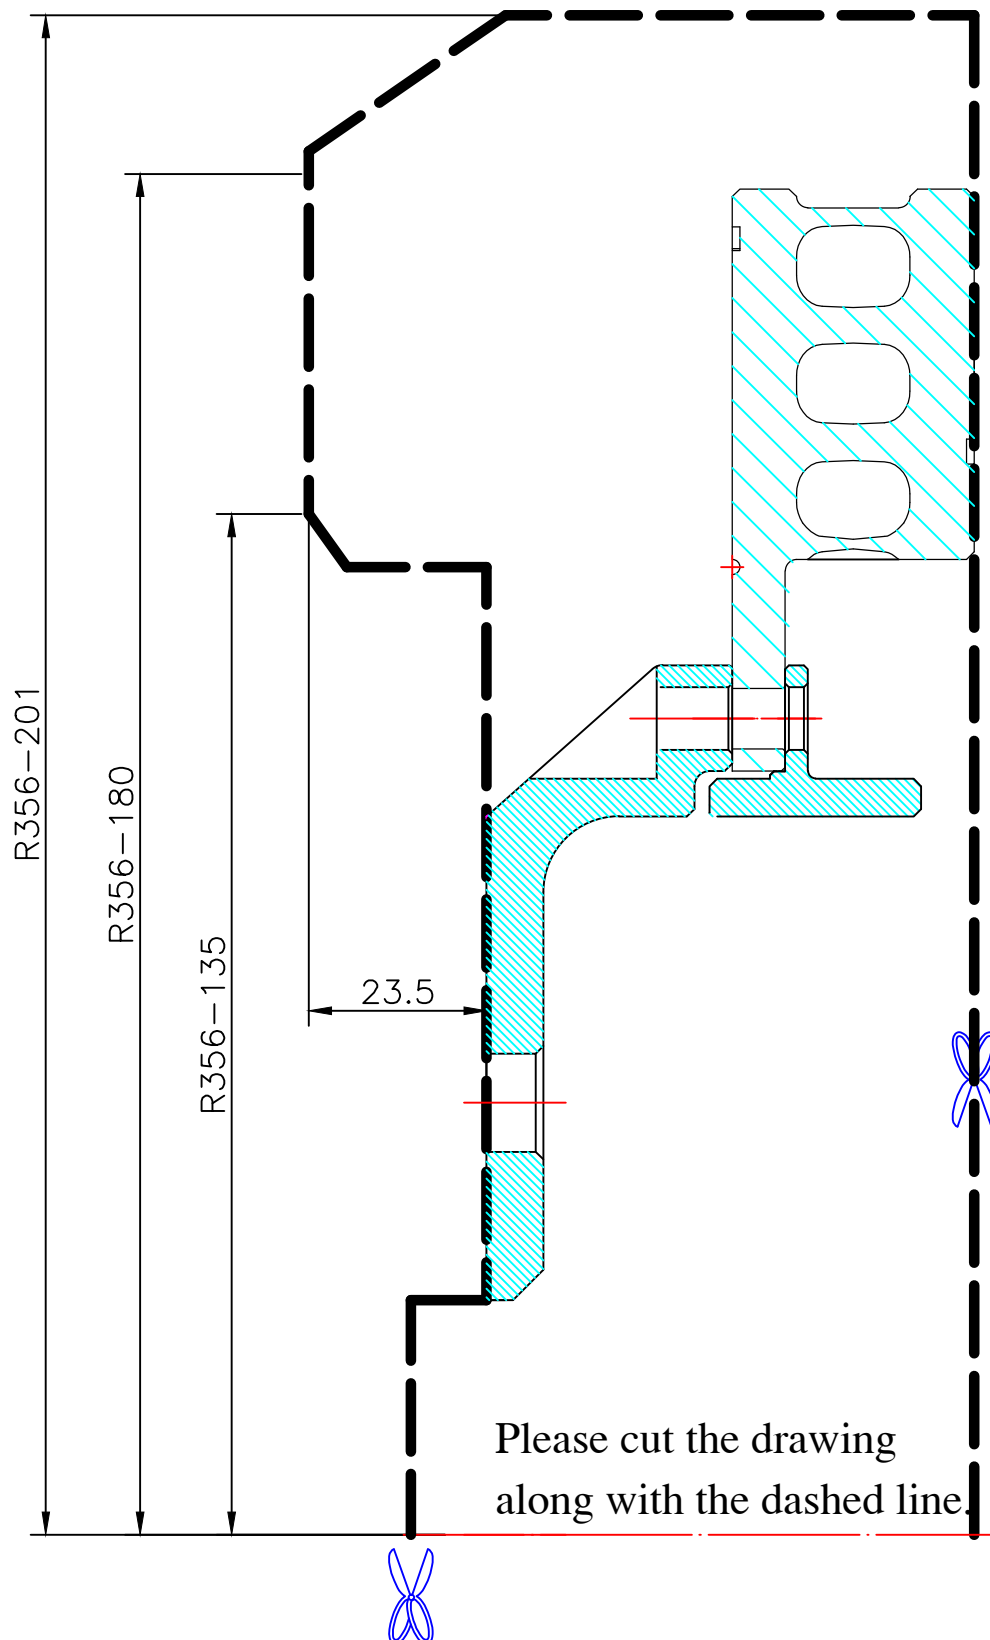

WHEEL FITMENT TEMPLATES

TOYOTA	PREVIA 3.5	06~UP	
PARTS NO.	ROTOR DIAMETER	FRONT/REAR	PCD
TO14-8-R	356X 32	REAR	5 X 114.3

The wheel fitment is only for your reference and it can not 100% ensure the clearance between caliper and rim is ok. if there is any interference issue, please change your wheel as possible.