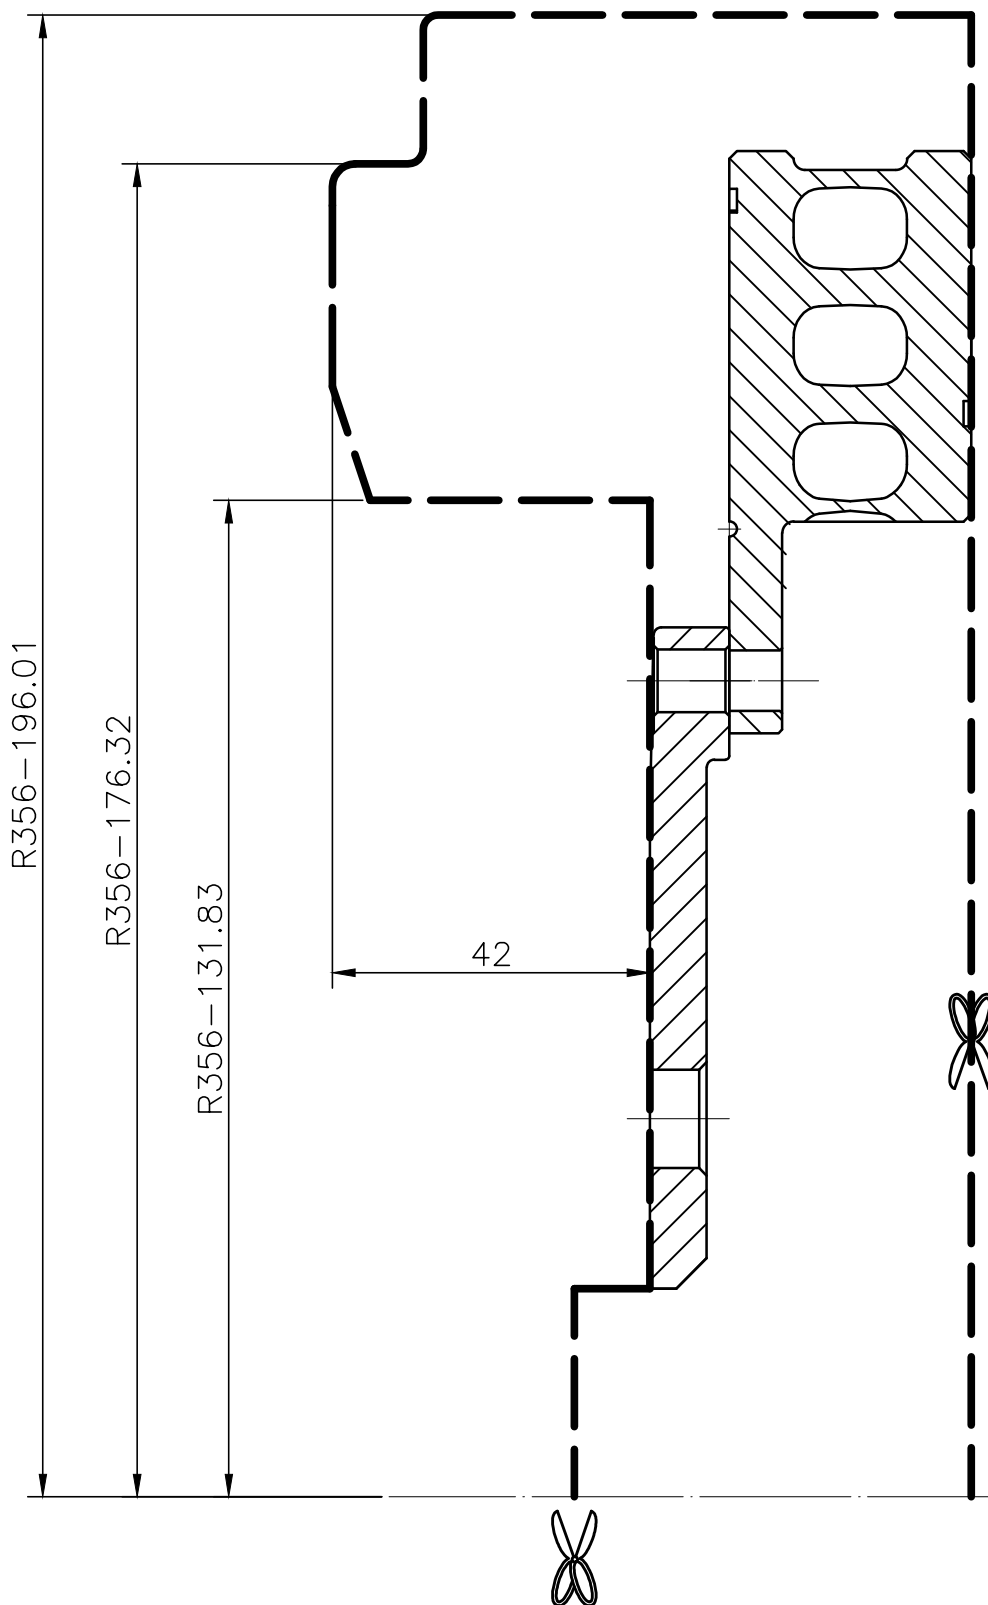

WHEEL FITMENT TEMPLATES

TOYOTA	PRIUS	09~UP
PARTS NO.	ROTOR DIAMETER	FRONT/REAR
TO25-8-R	356X 32	REAR

The wheel fitment is only for your reference and it can not 100% ensure the clearance between caliper and rim is ok. if there is any interference issue, please change your wheel as possible.