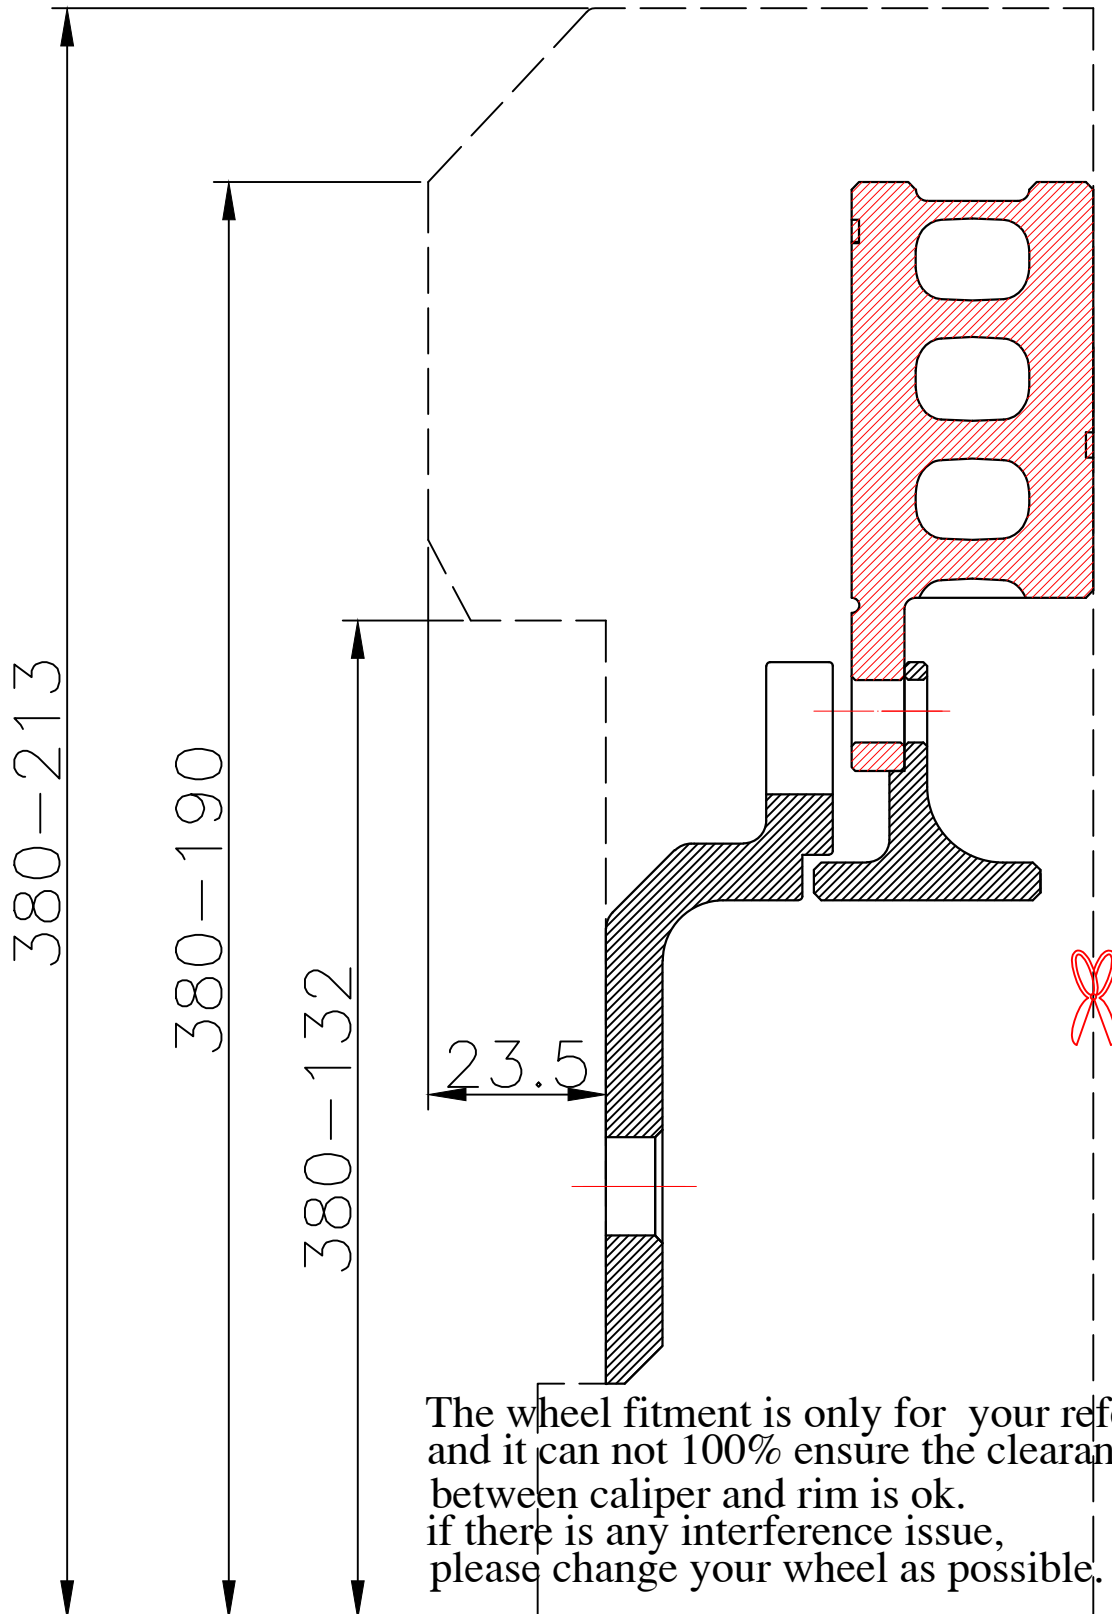

WHEEL FITMENT TEMPLATES

TOYOTA	SUPRA JZA80L	93~98	
PARTS NO.	ROTOR DIAMETER	FRONT/REAR	PCD
TO02-8-R	380 X 32	REAR	5 X 114.3

The wheel fitment is only for your reference and it can not 100% ensure the clearance between caliper and rim is ok. if there is any interference issue, please change your wheel as possible.