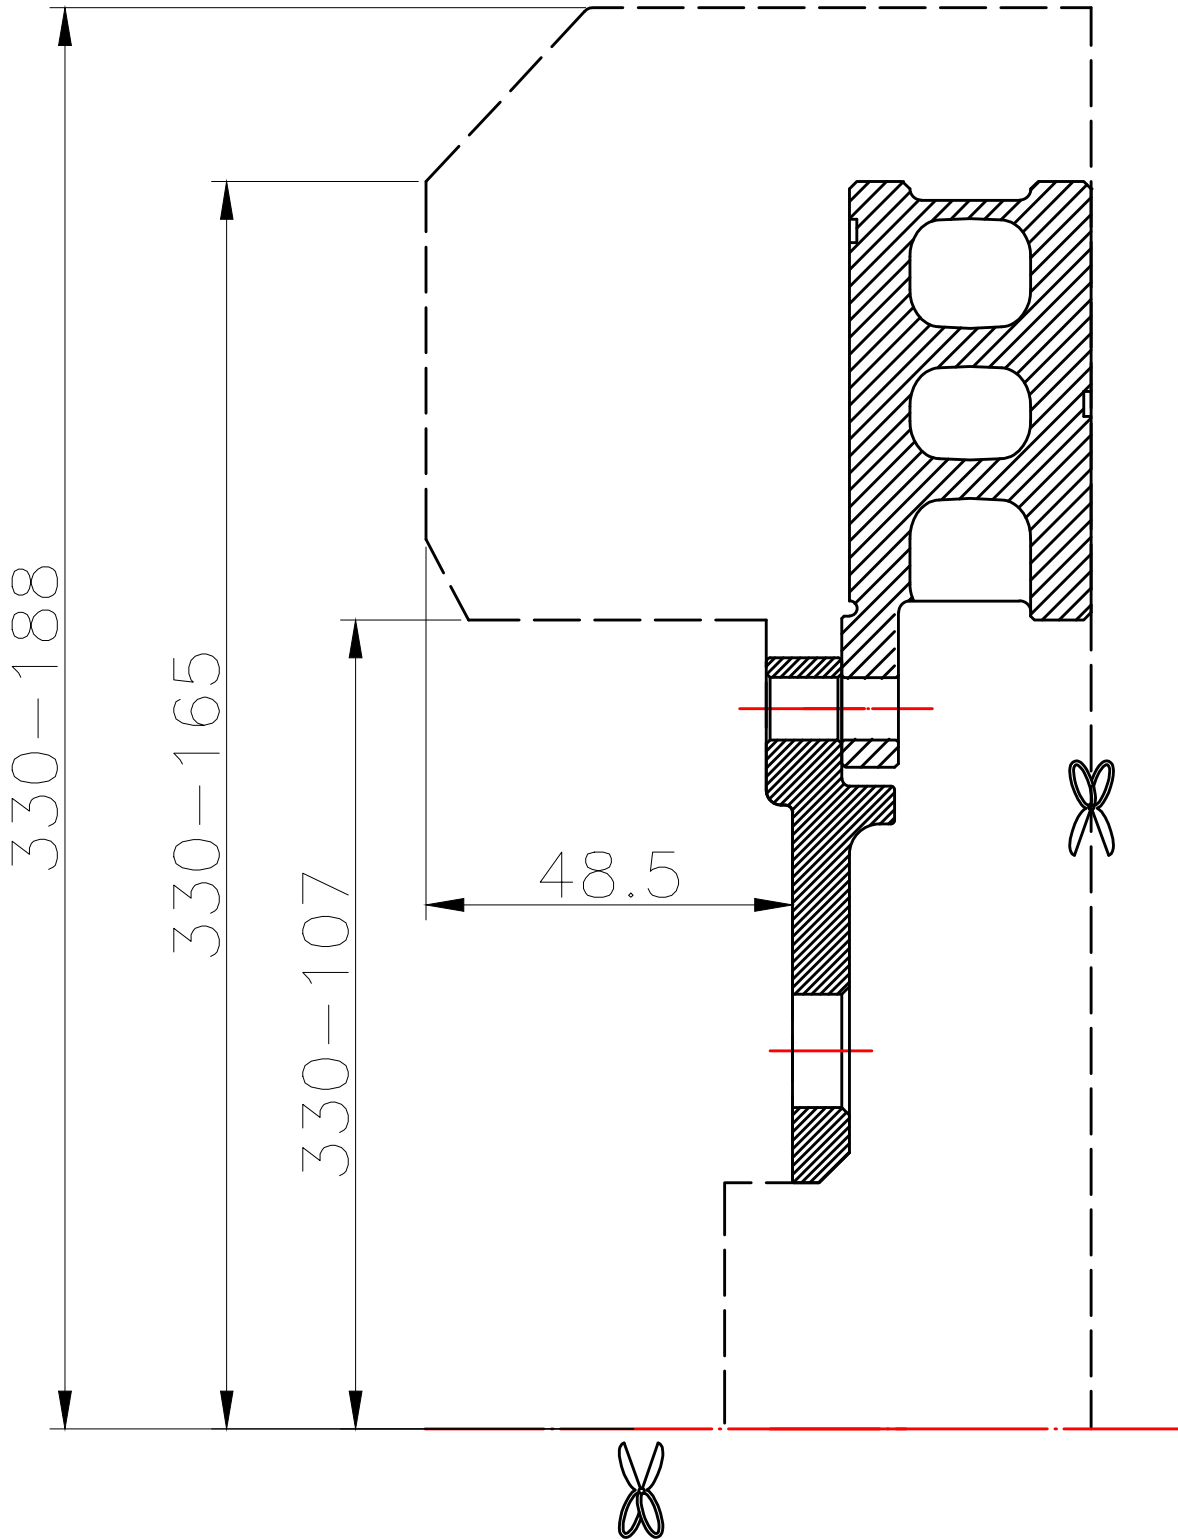

WHEEL FITMENT TEMPLATES

VOLKSWAGEN		GOLF 4 1.8 (2WD)		98~03	
VO03-7		330X 32		FRONT	
				5 X 100	

The wheel fitment is only for your reference and it can not 100% ensure the clearance between caliper and rim is ok. if there is any interference issue, please change your wheel as possible.