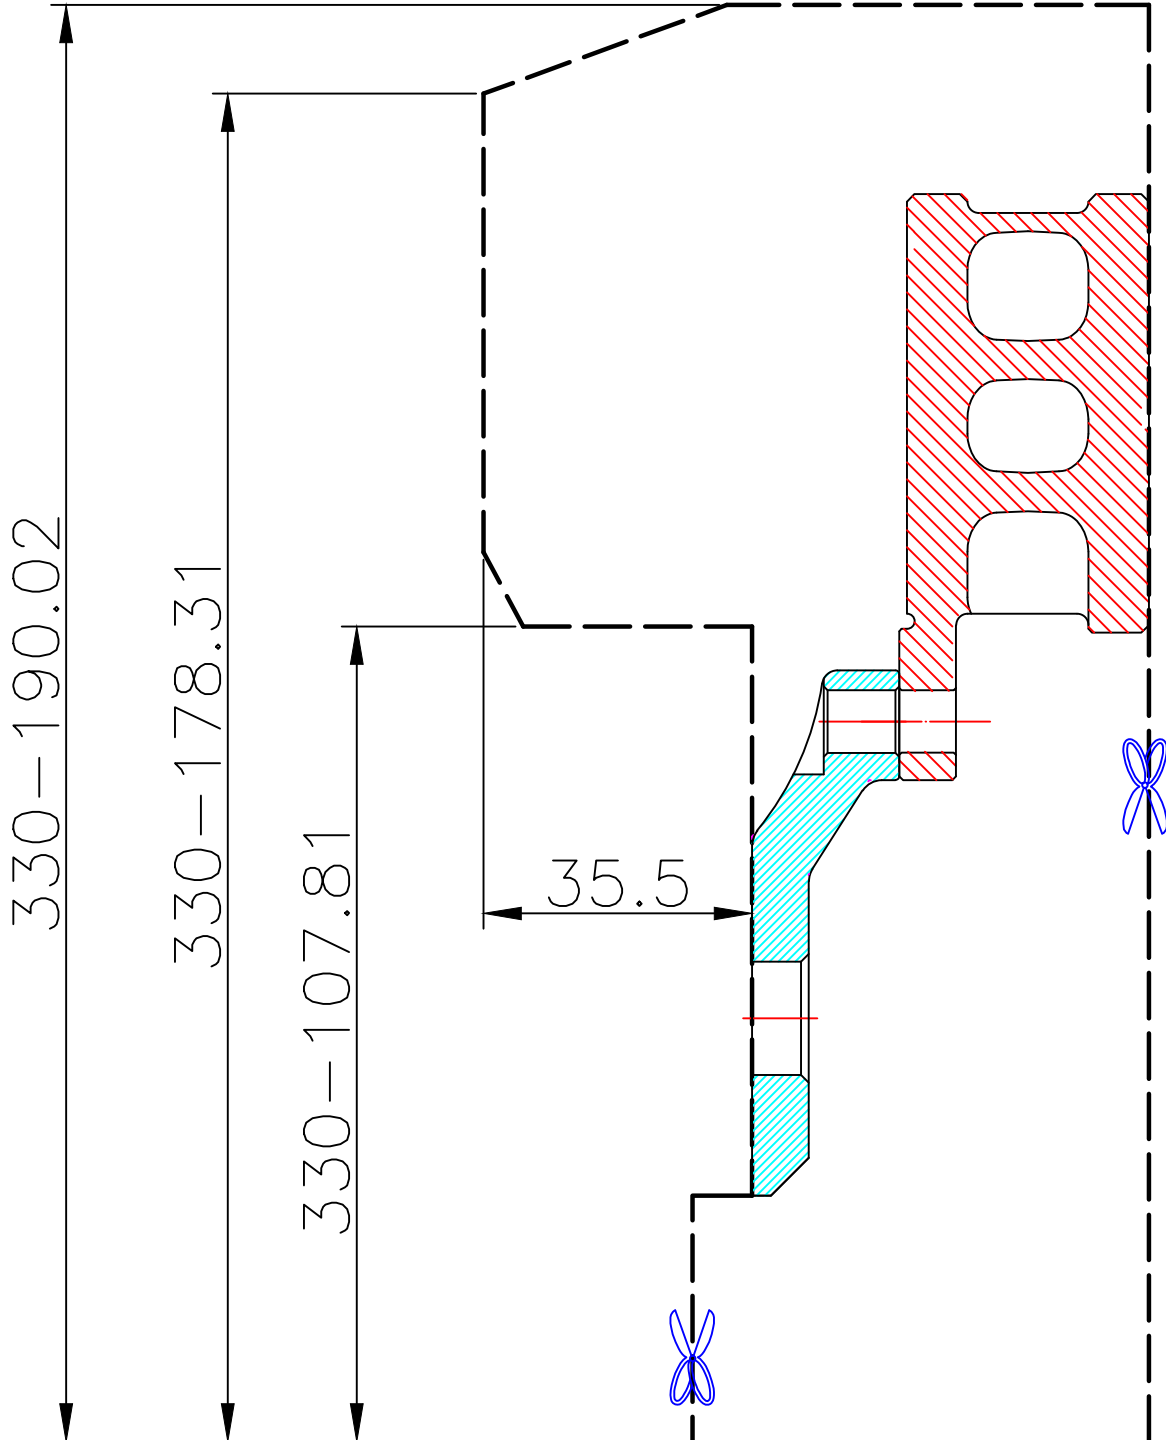

WHEEL FITMENT TEMPLATES

VOLKSWAGEN	NEW BEETLE(A5)	12~UP
PARTS NO.	ROTOR DIAMETER	FRONT/REAR
VO07-5-7	330X 32	FRONT
		PCD
		5 X 112

The wheel fitment is only for your reference and it can not 100% ensure the clearance between caliper and rim is ok. if there is any interference issue, please change your wheel as possible.