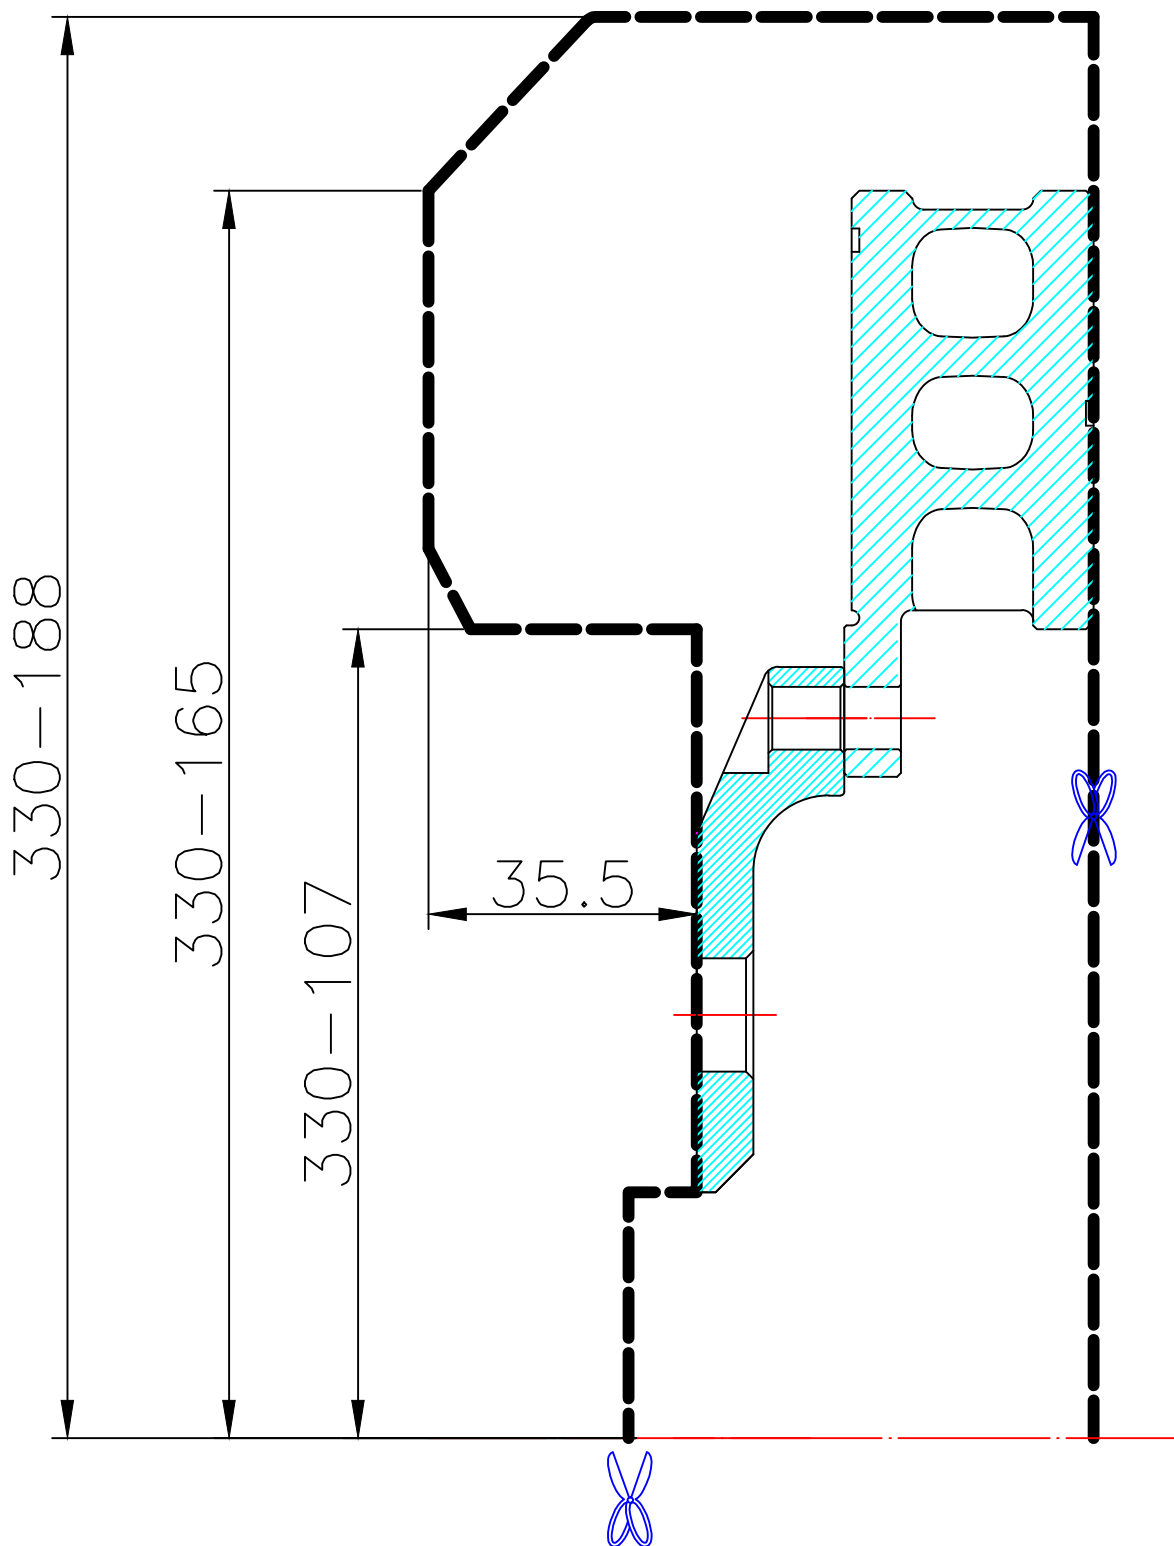

WHEEL FITMENT TEMPLATES

VOLKSWAGEN	GOLF 5 2.0 GTI (2WD) Ø55	05~07	
PARTS NO.	ROTOR DIAMETER	FRONT/REAR	PCD
VO09-7	330X 32	FRONT	5 X 112

The wheel fitment is only for your reference and it can not 100% ensure the clearance between caliper and rim is ok. if there is any interference issue, please change your wheel as possible.