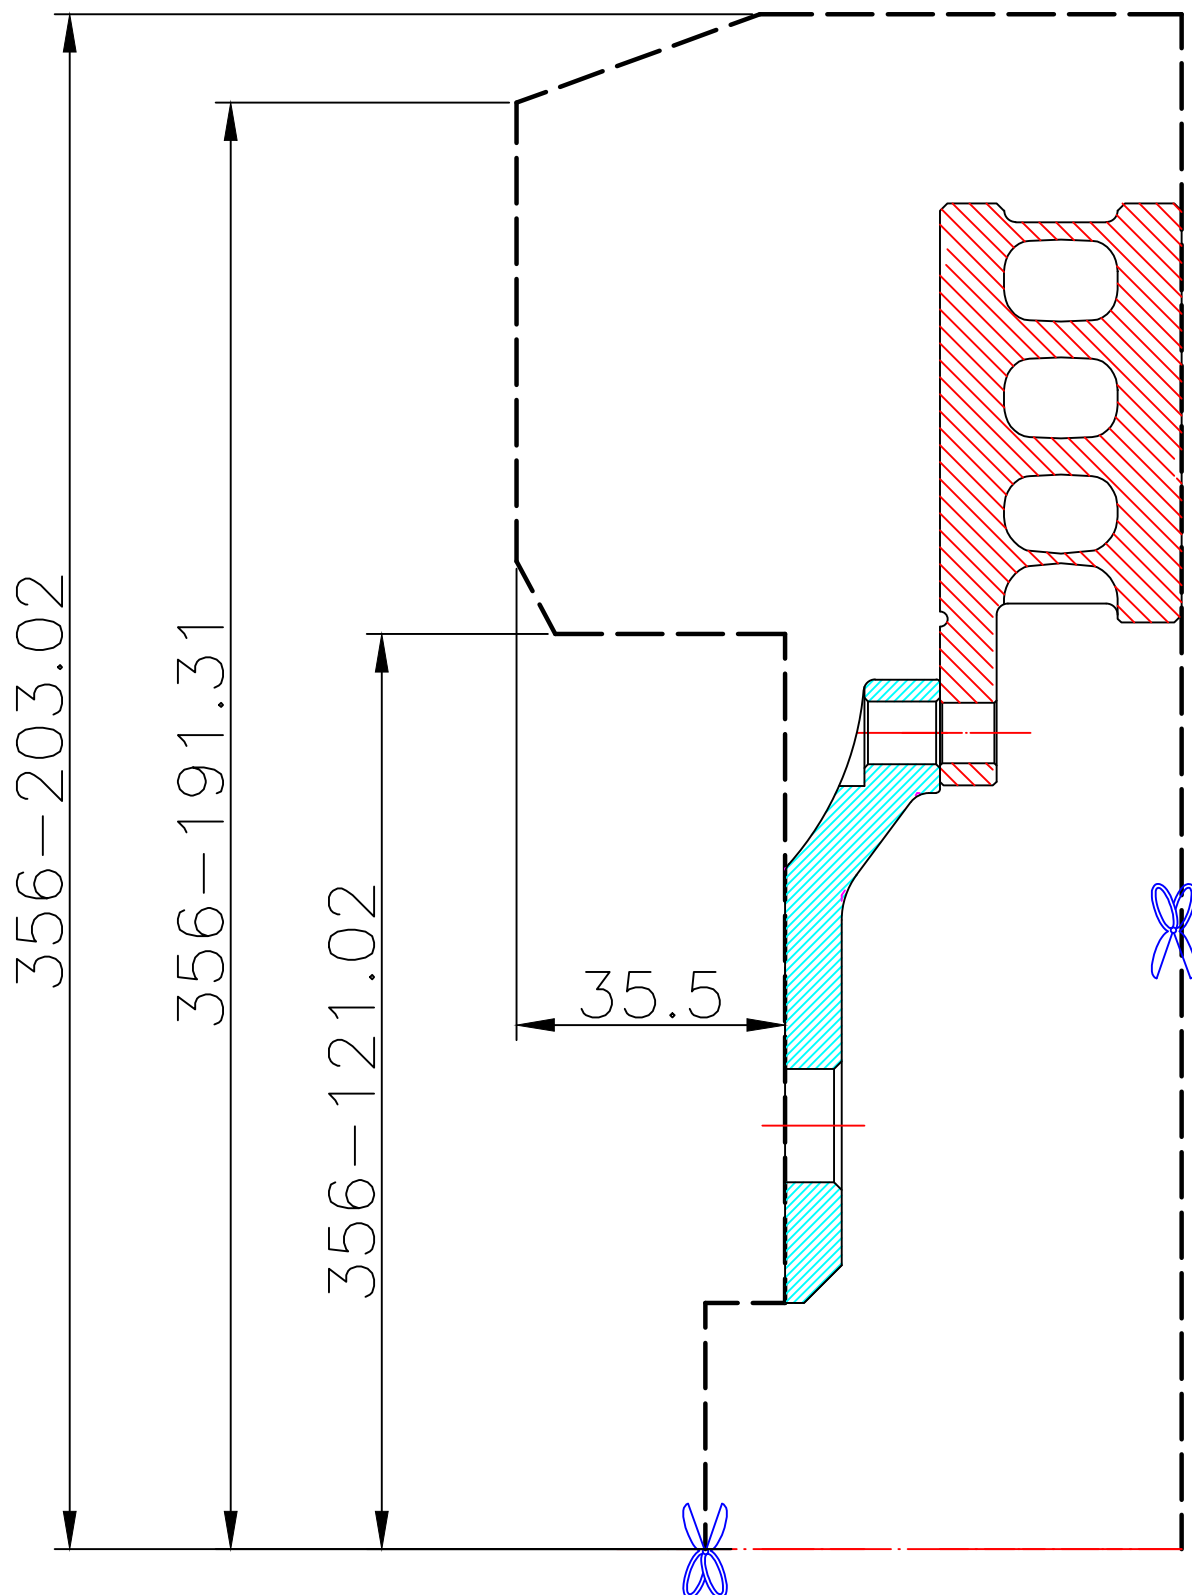

WHEEL FITMENT TEMPLATES

VOLKSWAGEN	NEW BEETLE(A5)	12~UP	
PARTS NO.	ROTOR DIAMETER	FRONT/REAR	PCD
VO07-5-7	356X 32	FRONT	5 X 112

The wheel fitment is only for your reference and it can not 100% ensure the clearance between caliper and rim is ok. if there is any interference issue, please change your wheel as possible.