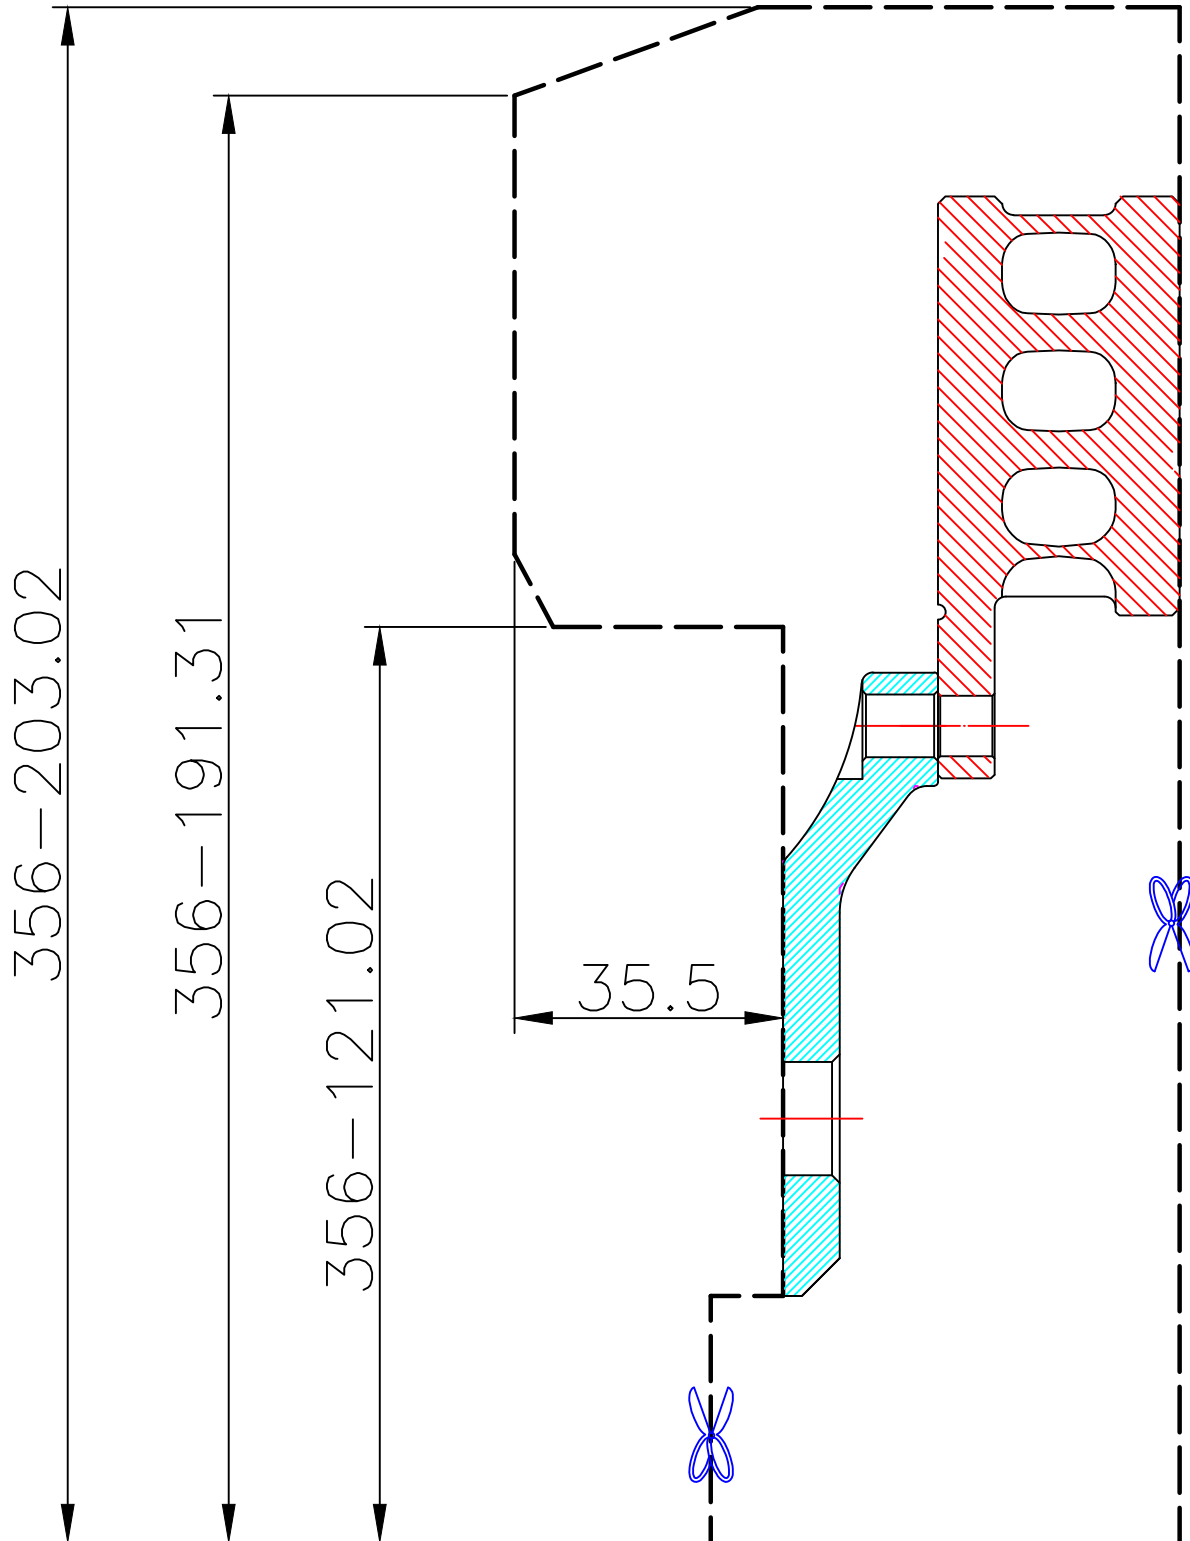

# WHEEL FITMENT TEMPLATES

VOLKSWAGEN		GOLF 7R	14~UP
PARTS NO.	ROTOR DIAMETER	FRONT/REAR	PCD
VO26-5-7	356X 32	FRONT	5 X 112

The wheel fitment is only for your reference and it can not 100% ensure the clearance between caliper and rim is ok. if there is any interference issue, please change your wheel as possible.