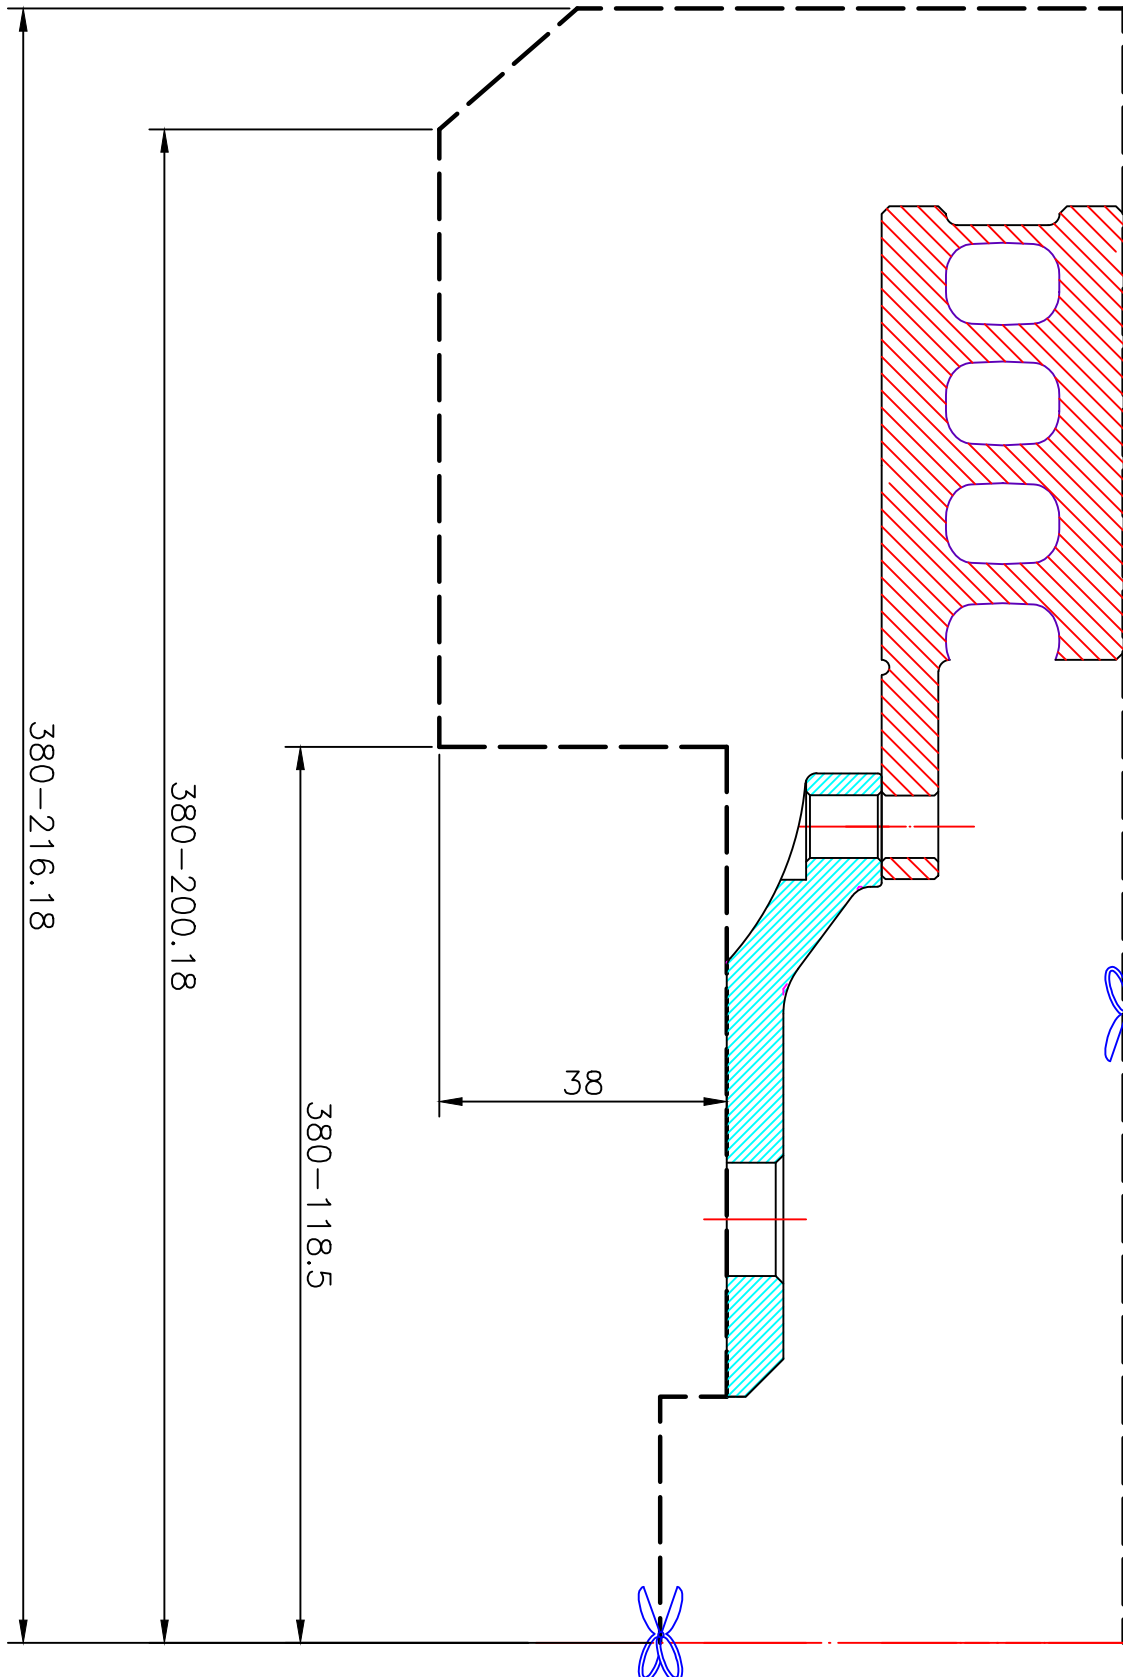

WHEEL FITMENT TEMPLATES

VOLKSWAGEN		NEW BEETLE(A5)		12~UP
PARTS NO.	ROTOR DIAMETER	FRONT/REAR	PCD	
VO07-5-7	380 X 32	FRONT	5 X 112	

The wheel fitment is only for your reference and it can not 100% ensure the clearance between caliper and rim is ok. if there is any interference issue, please change your wheel as possible.