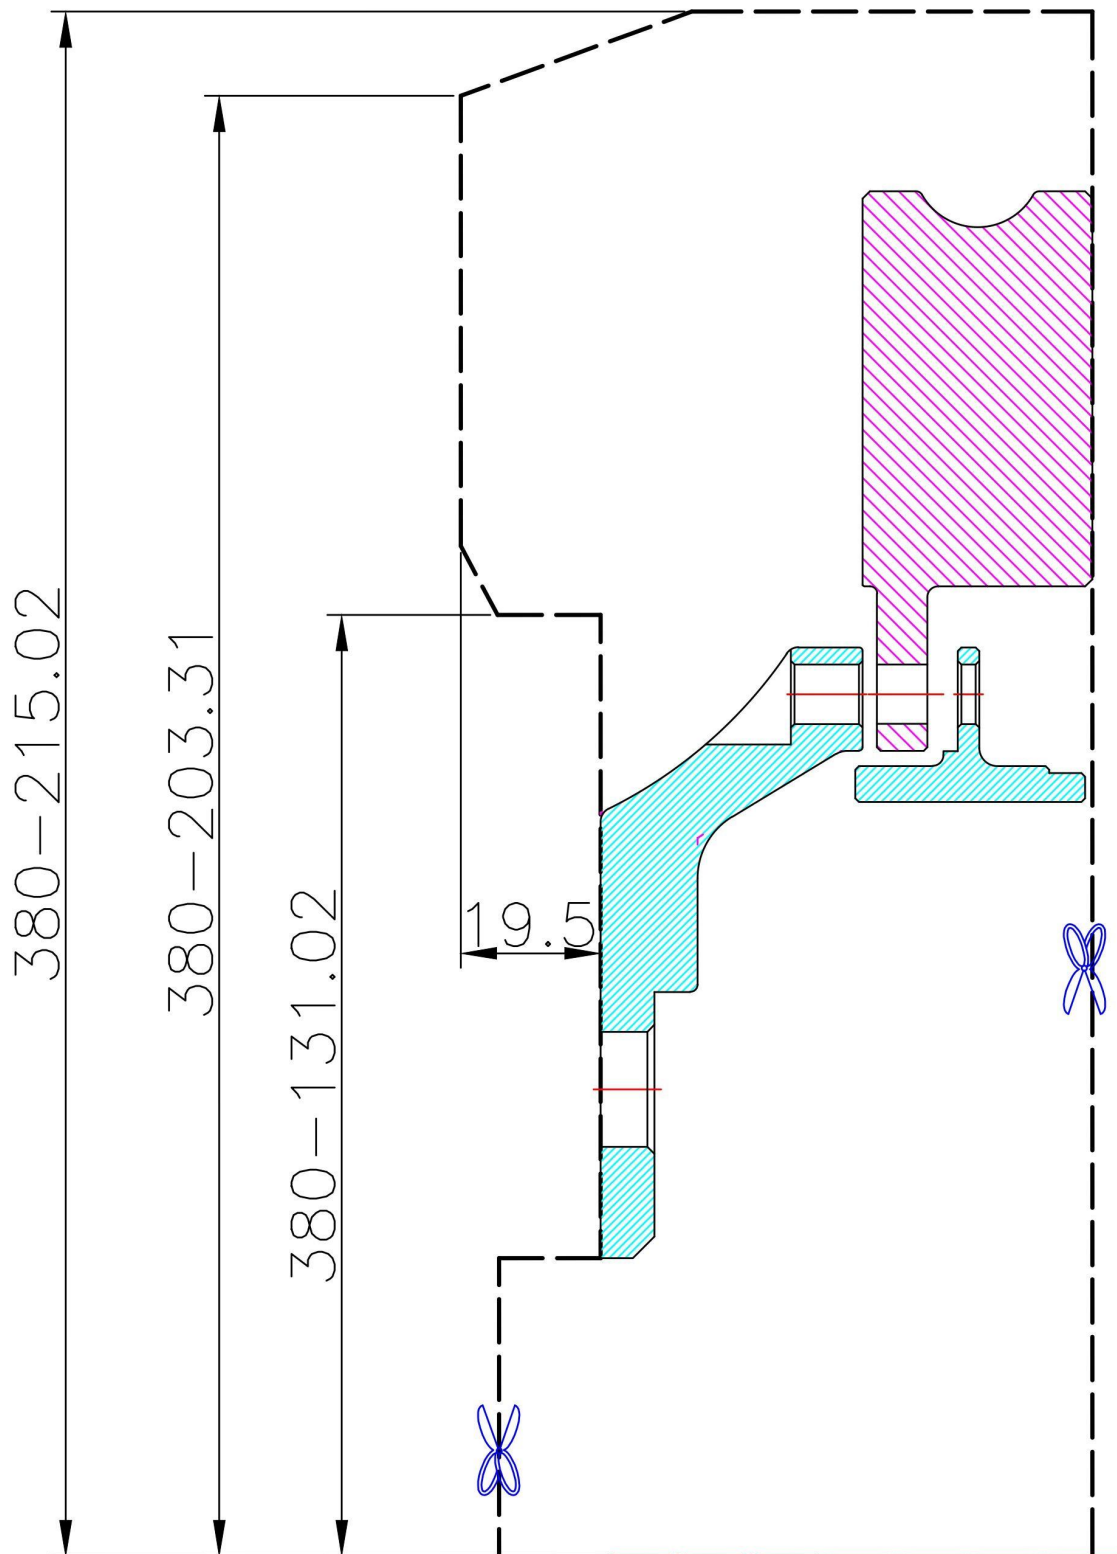

WHEEL FITMENT TEMPLATES

VOLKSWAGEN		TOUAREG V6 TDI		05~10
PARTS NO.	ROTOR DIAMETER	FRONT/REAR	PCD	
VO18 - R	380 X 32	REAR	5 X 130	

The wheel fitment is only for your reference and it can not 100% ensure the clearance between caliper and rim is ok. if there is any interference issue, please change your wheel as possible.