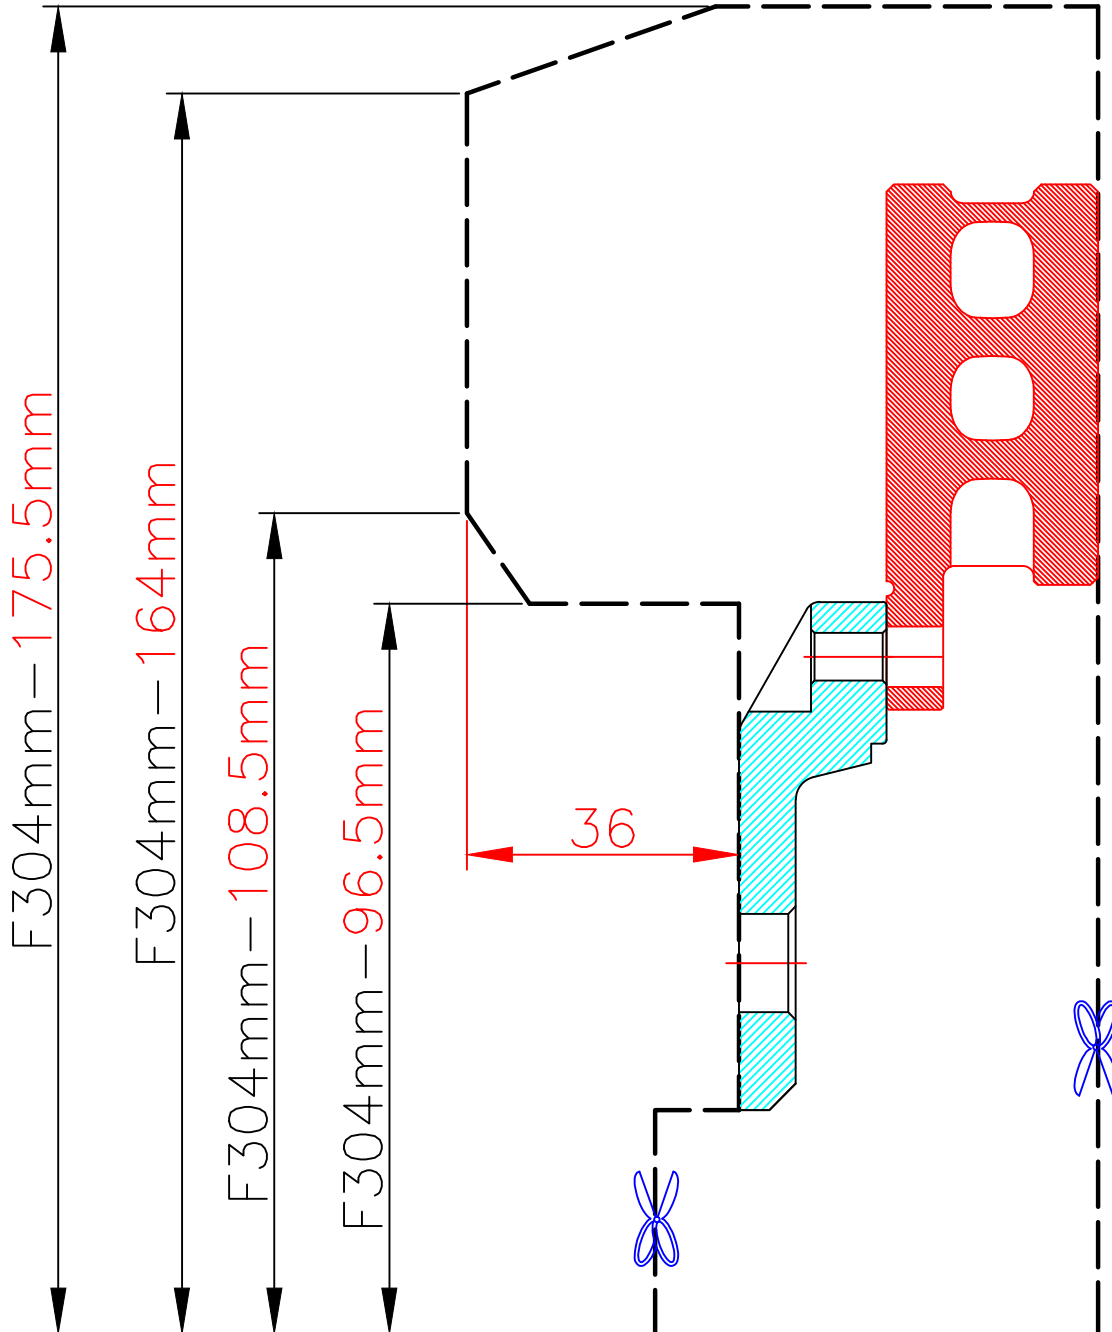

WHEEL FITMENT TEMPLATES

ALFA ROMEO	156 GTA	02~05
PARTS NO.	ROTOR DIAMETER	FRONT/REAR
AL02-1-7	304 X 28	FRONT
		PCD
		5 X 98

The wheel fitment is only for your reference and it can not 100% ensure the clearance between caliper and rim is ok. if there is any interference issue, please change your wheel as possible.