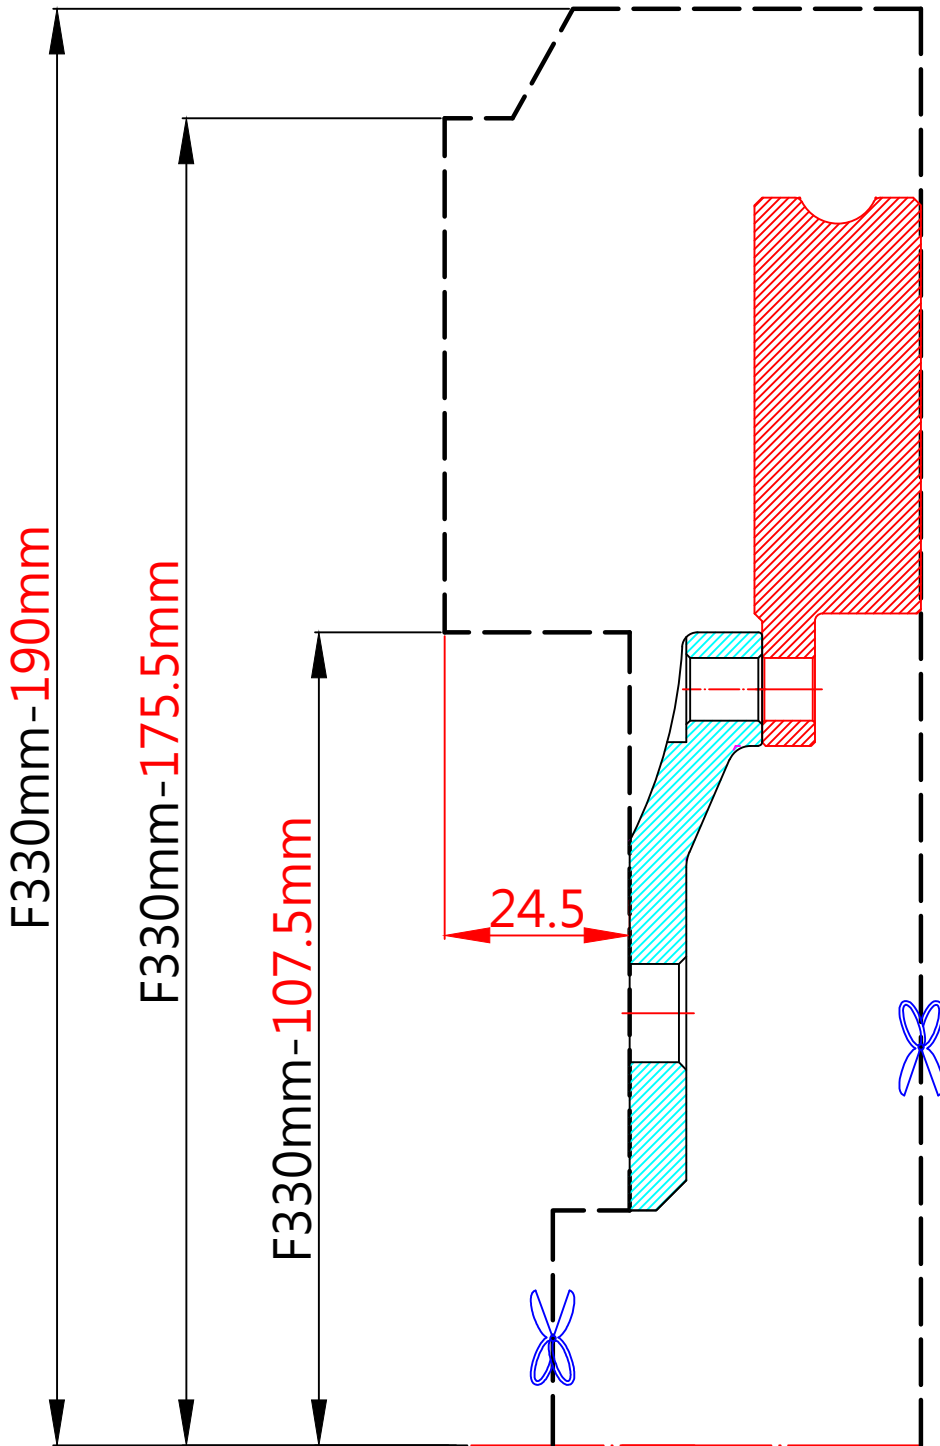

# WHEEL FITMENT TEMPLATES

SUZUKI		SWIFT ZC31S SPORT		07~10
PARTS NO.	ROTOR DIAMETER	FRONT/REAR	PCD	
SU002-2-7	330 X 22	FRONT	5X114.3	

The wheel fitment is only for your reference and it can not 100% ensure the clearance between caliper and rim is ok. if there is any interference issue, please change your wheel as possible.